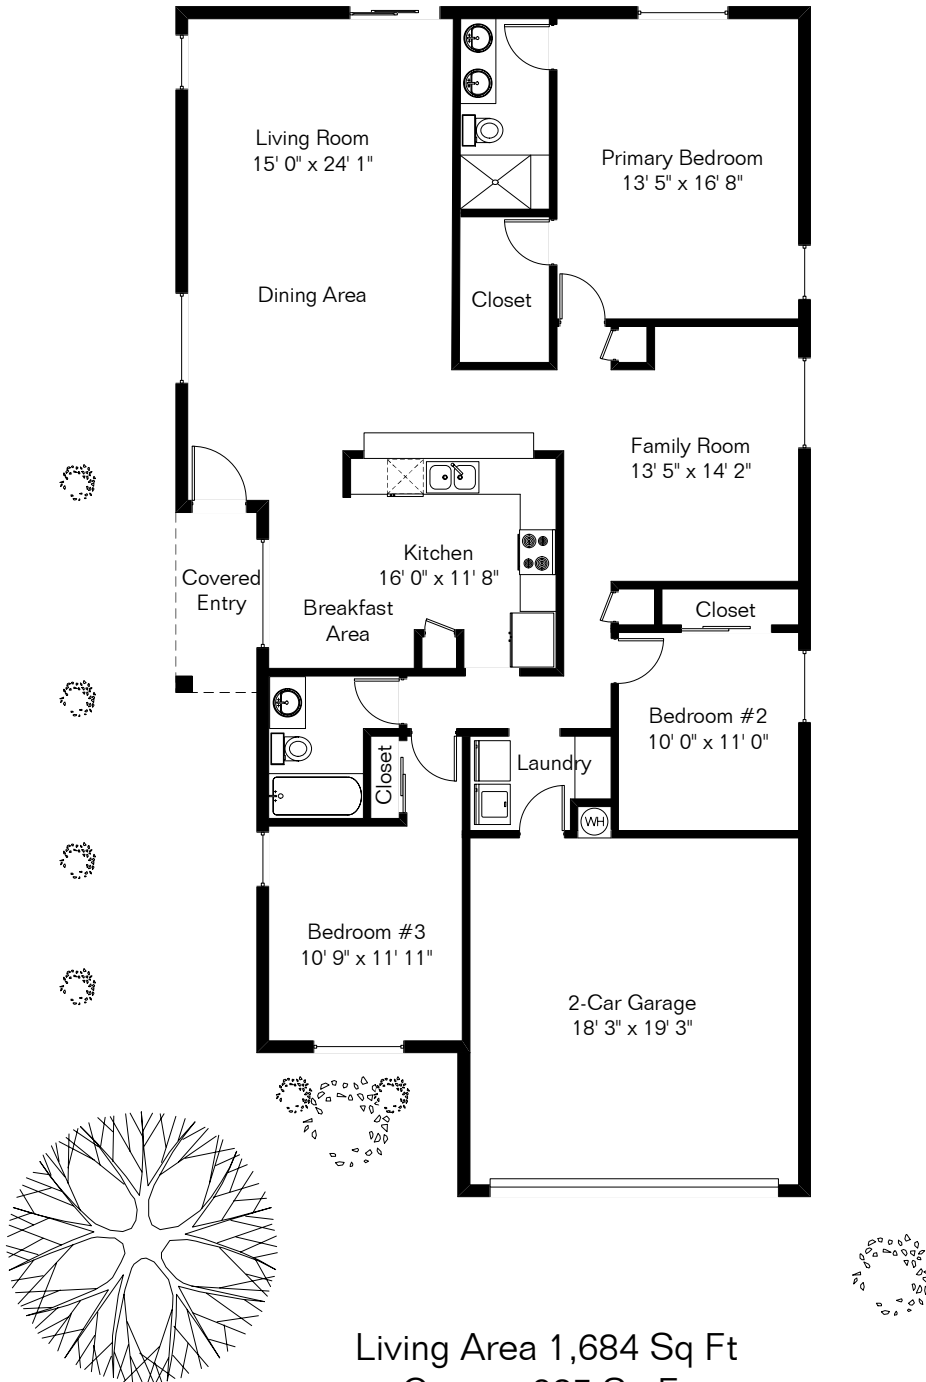

The square footages and room size information are deemed to be reliable but are not guaranteed and should be independently verified. This drawing is for marketing purposes only.

43626 W Colby Dr

Living Area 1,684 Sq Ft
Garage 385 Sq Ft

Site Visit July 2022

0 ft. 6 ft. 10 ft. 20 ft.

Copyright 2022 Floor Plans First! LLC
All Rights Reserved.

Floor Plans First!
See the Floor Plan First™

FloorPlansFirst.com™
(520) 881-1500